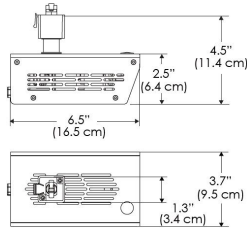

PS US EU

PSX US EU 277

Mounting Bracket Dimensions ALL-CLP

*All -CLP configuration models come with standard DC cables of 6" and AC cables of 10".

W500X-MPT

PSX US

PSX EU

MECHANICAL FIGURES

W500X-TEX Legacy Product

PS US EU

PSX US EU

W500X-TG Legacy Product

PHOTOMETRIC DATA

AMZ

		Distance	3' (~0.9 m)	5' (~1.5 m)	10' (~3.0 m)
		@4000K	fc: 285	148	36
		@4000K	lux: 3063	1598	383
		@6500K	fc: 285	149	36
		@6500K	lux: 3063	1600	383
		Beam Diameter	Ø 5.1' (1.5m)	Ø 8.5' (2.6m)	Ø 16.9' (5.2m)

Beam Angle :

TB

		Distance	3' (~0.9 m)	5' (~1.5 m)	10' (~3.0 m)
		@10000K	fc: 176	64	19
		@10000K	lux: 1891	680	203
		@20000K	fc: 111	40	13
		@20000K	lux: 1185	426	136
		Beam Diameter	Ø 5.1' (1.5m)	Ø 8.5' (2.6m)	Ø 16.9' (5.2m)