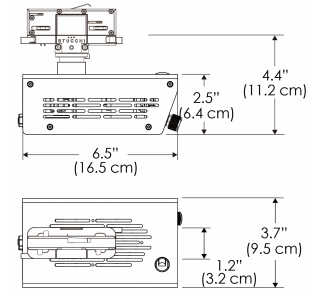

MECHANICAL FIGURES

W500X-TOX/TON

PS US

PSX US

W500X-TOX/TON

PS EU

PSX EU

W500X-CLP

PS US EU

PSX US EU 277

Mounting Bracket Dimensions ALL-CLP

*All -CLP configuration models come with standard DC cables of 6" and AC cables of 10".

W500X-MPT

PSX US

PSX EU