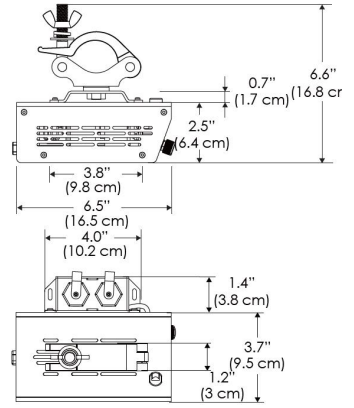

MECHANICAL FIGURES

W500X-TOX/TON

PS US

PSX US

W500X-TOX/TON

PS EU

PSX EU

W500X-CLP

PS US EU

PSX US EU 277

Mounting Bracket Dimensions ALL-CLP

*All -CLP configuration models come with standard DC cables of 6" and AC cables of 10".

W500X-MPT

PSX US

PSX EU

MECHANICAL FIGURES

W500X-TEX Legacy Product

PS US EU

PSX US EU

W500X-TG Legacy Product

PHOTOMETRIC DATA

AMZ

		Distance	3' (~0.9 m)	5' (~1.5 m)	10' (~3.0 m)
		@4000K	fc: 285	148	36
		@4000K	lux: 3063	1598	383
		@6500K	fc: 285	149	36
		@6500K	lux: 3063	1600	383
		Beam Diameter	Ø 5.1' (1.5m)	Ø 8.5' (2.6m)	Ø 16.9' (5.2m)

Beam Angle :

TB

		Distance	3' (~0.9 m)	5' (~1.5 m)	10' (~3.0 m)
		@10000K	fc: 176	64	19
		@10000K	lux: 1891	680	203
		@20000K	fc: 111	40	13
		@20000K	lux: 1185	426	136
		Beam Diameter	Ø 5.1' (1.5m)	Ø 8.5' (2.6m)	Ø 16.9' (5.2m)