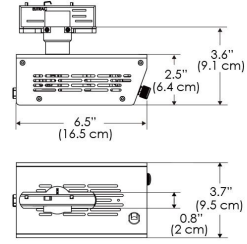

PS US EU

PSX US EU 277

Mounting Bracket Dimensions ALL-CLP

*All -CLP configuration models come with standard DC cables of 6" and AC cables of 10".

W500X-MPT

PSX US

PSX EU

MECHANICAL FIGURES

W500X-TEX Legacy Product

PS US EU

PSX US EU

W500X-TG Legacy Product

PHOTOMETRIC DATA

AMZ

		Distance	3' (~0.9 m)	5' (~1.5 m)	10' (~3.0 m)
		@4000K	fc: 285	148	36
		@4000K	lux: 3063	1598	383
		@6500K	fc: 285	149	36
		@6500K	lux: 3063	1600	383
		Beam Diameter	Ø 5.1' (1.5m)	Ø 8.5' (2.6m)	Ø 16.9' (5.2m)

Beam Angle :

TB

		Distance	3' (~0.9 m)	5' (~1.5 m)	10' (~3.0 m)
		@10000K	fc: 176	64	19
		@10000K	lux: 1891	680	203
		@20000K	fc: 111	40	13
		@20000K	lux: 1185	426	136
		Beam Diameter	Ø 5.1' (1.5m)	Ø 8.5' (2.6m)	Ø 16.9' (5.2m)