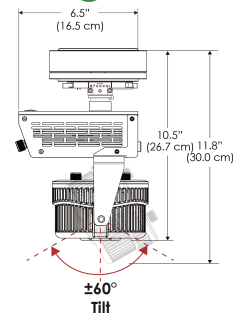

PS US EU

PSX US EU 277

Mounting Bracket Dimensions ALL-CLP

*All -CLP configuration models come with standard DC cables of 6" and AC cables of 10".

W500X-MPT

PSX US

PSX EU

MECHANICAL FIGURES

W500X-TEX Legacy Product

PS US EU

PSX US EU

W500X-TG Legacy Product

PHOTOMETRIC DATA

AMZ

		Distance	3' (~0.9 m)	5' (~1.5 m)	10' (~3.0 m)
		@4000K	fc: 285	148	36
		@4000K	lux: 3063	1598	383
		@6500K	fc: 285	149	36
		@6500K	lux: 3063	1600	383
		Beam Diameter	Ø 5.1' (1.5m)	Ø 8.5' (2.6m)	Ø 16.9' (5.2m)

Beam Angle :

TB

		Distance	3' (~0.9 m)	5' (~1.5 m)	10' (~3.0 m)
		@10000K	fc: 176	64	19
		@10000K	lux: 1891	680	203
		@20000K	fc: 111	40	13
		@20000K	lux: 1185	426	136
		Beam Diameter	Ø 5.1' (1.5m)	Ø 8.5' (2.6m)	Ø 16.9' (5.2m)