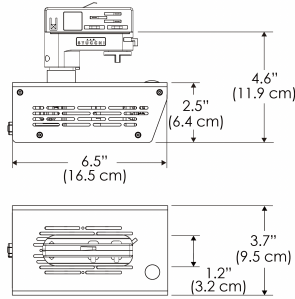

MECHANICAL FIGURES

W500X-TOX/TON

PS US

PSX US

W500X-TOX/TON

PS EU

PSX EU

W500X-CLP

PS US EU

PSX US EU 277

Mounting Bracket Dimensions ALL-CLP

*All -CLP configuration models come with standard DC cables of 6" and AC cables of 10".

W500X-MPT

PSX US

PSX EU