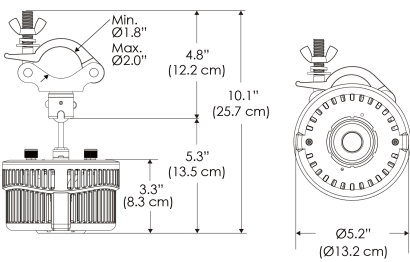

PS US EU

PSX US EU 277

Mounting Bracket Dimensions ALL-CLP

*All -CLP configuration models come with standard DC cables of 6" and AC cables of 10".

W500X-MPT

PSX US

PSX EU

MECHANICAL FIGURES

W500X-TEX Legacy Product

PS US EU

PSX US EU

W500X-TG Legacy Product

PHOTOMETRIC DATA

AMZ

		Distance	3' (~0.9 m)	5' (~1.5 m)	10' (~3.0 m)
		@4000K	fc: 285	148	36
		@4000K	lux: 3063	1598	383
		@6500K	fc: 285	149	36
		@6500K	lux: 3063	1600	383
		Beam Diameter	Ø 5.1' (1.5m)	Ø 8.5' (2.6m)	Ø 16.9' (5.2m)

Beam Angle :

TB

		Distance	3' (~0.9 m)	5' (~1.5 m)	10' (~3.0 m)
		@10000K	fc: 176	64	19
		@10000K	lux: 1891	680	203
		@20000K	fc: 111	40	13
		@20000K	lux: 1185	426	136
		Beam Diameter	Ø 5.1' (1.5m)	Ø 8.5' (2.6m)	Ø 16.9' (5.2m)