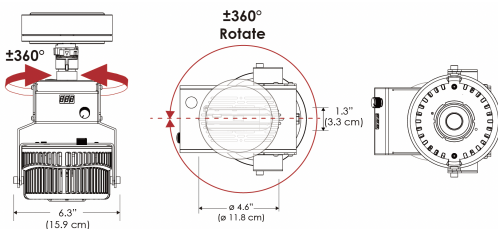

PS US EU

PSX US EU 277

Mounting Bracket Dimensions ALL-CLP

*All -CLP configuration models come with standard DC cables of 6" and AC cables of 10".

W500X-MPT

PSX US

PSX EU

MECHANICAL FIGURES

W500X-TEX Legacy Product

PS US EU

PSX US EU

W500X-TG Legacy Product

PHOTOMETRIC DATA

AMZ

		Distance	3' (~0.9 m)	5' (~1.5 m)	10' (~3.0 m)
		@4000K	fc: 285	148	36
		@4000K	lux: 3063	1598	383
		@6500K	fc: 285	149	36
		@6500K	lux: 3063	1600	383
		Beam Diameter	Ø 5.1' (1.5m)	Ø 8.5' (2.6m)	Ø 16.9' (5.2m)

Beam Angle :

TB

		Distance	3' (~0.9 m)	5' (~1.5 m)	10' (~3.0 m)
		@10000K	fc: 176	64	19
		@10000K	lux: 1891	680	203
		@20000K	fc: 111	40	13
		@20000K	lux: 1185	426	136
		Beam Diameter	Ø 5.1' (1.5m)	Ø 8.5' (2.6m)	Ø 16.9' (5.2m)