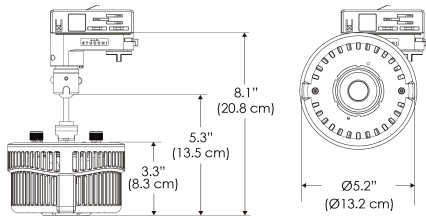

MECHANICAL FIGURES

W500X-TOX/TON