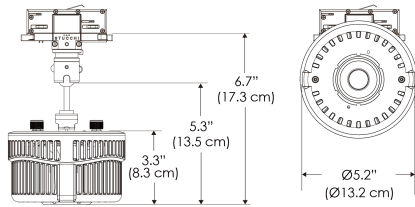

W500X-TOX/TON