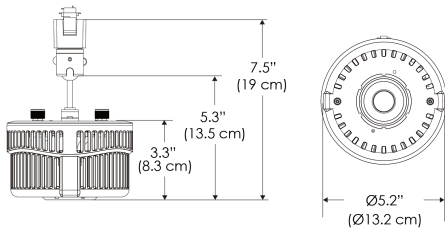

PS US EU

PSX US EU 277

Mounting Bracket Dimensions ALL-CLP

*All -CLP configuration models come with standard DC cables of 6" and AC cables of 10".

W500X-MPT

PSX US

PSX EU

MECHANICAL FIGURES

W500X-TEX Legacy Product

PS US EU

PSX US EU

W500X-TG Legacy Product

PHOTOMETRIC DATA

AMZ

		Distance	3' (~0.9 m)	5' (~1.5 m)	10' (~3.0 m)
		@4000K	fc: 285	148	36
		@4000K	lux: 3063	1598	383
		@6500K	fc: 285	149	36
		@6500K	lux: 3063	1600	383
		Beam Diameter	Ø 5.1' (1.5m)	Ø 8.5' (2.6m)	Ø 16.9' (5.2m)

Beam Angle :

TB

		Distance	3' (~0.9 m)	5' (~1.5 m)	10' (~3.0 m)
		@10000K	fc: 176	64	19
		@10000K	lux: 1891	680	203
		@20000K	fc: 111	40	13
		@20000K	lux: 1185	426	136
		Beam Diameter	Ø 5.1' (1.5m)	Ø 8.5' (2.6m)	Ø 16.9' (5.2m)