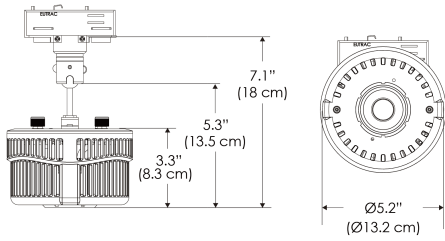

PS US EU

PSX US EU 277

Mounting Bracket Dimensions ALL-CLP

*All -CLP configuration models come with standard DC cables of 6" and AC cables of 10".

W500X-MPT

PSX US

PSX EU

MECHANICAL FIGURES

W500X-TEX Legacy Product

PS US EU

PSX US EU

W500X-TG Legacy Product

PHOTOMETRIC DATA

AMZ

		Distance	3' (~0.9 m)	5' (~1.5 m)	10' (~3.0 m)
		@4000K	fc: 285	148	36
		@4000K	lux: 3063	1598	383
		@6500K	fc: 285	149	36
		@6500K	lux: 3063	1600	383
		Beam Diameter	Ø 5.1' (1.5m)	Ø 8.5' (2.6m)	Ø 16.9' (5.2m)

Beam Angle :

TB

		Distance	3' (~0.9 m)	5' (~1.5 m)	10' (~3.0 m)
		@10000K	fc: 176	64	19
		@10000K	lux: 1891	680	203
		@20000K	fc: 111	40	13
		@20000K	lux: 1185	426	136
		Beam Diameter	Ø 5.1' (1.5m)	Ø 8.5' (2.6m)	Ø 16.9' (5.2m)