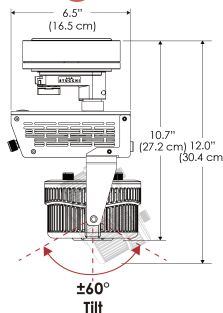

PS US EU

PSX US EU 277

Mounting Bracket Dimensions ALL-CLP

*All -CLP configuration models come with standard DC cables of 6" and AC cables of 10".

W500X-MPT

PSX US

PSX EU

MECHANICAL FIGURES

W500X-TEX Legacy Product

PS US EU

PSX US EU

W500X-TG Legacy Product

PHOTOMETRIC DATA

AMZ

		Distance	3' (~0.9 m)	5' (~1.5 m)	10' (~3.0 m)
		@4000K	fc: 285	148	36
		@4000K	lux: 3063	1598	383
		@6500K	fc: 285	149	36
		@6500K	lux: 3063	1600	383
		Beam Diameter	Ø 5.1' (1.5m)	Ø 8.5' (2.6m)	Ø 16.9' (5.2m)

Beam Angle :

TB

		Distance	3' (~0.9 m)	5' (~1.5 m)	10' (~3.0 m)
		@10000K	fc: 176	64	19
		@10000K	lux: 1891	680	203
		@20000K	fc: 111	40	13
		@20000K	lux: 1185	426	136
		Beam Diameter	Ø 5.1' (1.5m)	Ø 8.5' (2.6m)	Ø 16.9' (5.2m)