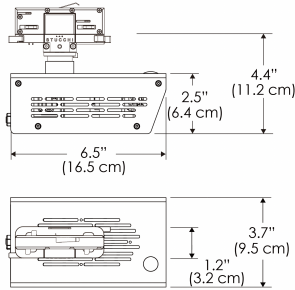

MECHANICAL FIGURES

W500X-TOX/TON

PS US

PSX US

W500X-TOX/TON

PS EU

PSX EU

W500X-CLP

PS US EU

PSX US EU 277

Mounting Bracket Dimensions ALL-CLP

*All -CLP configuration models come with standard DC cables of 6" and AC cables of 10".

W500X-MPT

PSX US

PSX EU