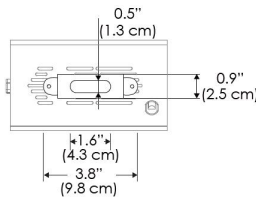

PS US EU

PSX US EU 277

Mounting Bracket Dimensions ALL-CLP

*All -CLP configuration models come with standard DC cables of 6" and AC cables of 10".

W500X-MPT

PSX US

PSX EU

MECHANICAL FIGURES

W500X-TEX Legacy Product

PS US EU

PSX US EU

W500X-TG Legacy Product

PHOTOMETRIC DATA

AMZ

		Distance	3' (~0.9 m)	5' (~1.5 m)	10' (~3.0 m)
		@4000K	fc: 285	148	36
		@4000K	lux: 3063	1598	383
		@6500K	fc: 285	149	36
		@6500K	lux: 3063	1600	383
		Beam Diameter	Ø 5.1' (1.5m)	Ø 8.5' (2.6m)	Ø 16.9' (5.2m)

Beam Angle :

TB

		Distance	3' (~0.9 m)	5' (~1.5 m)	10' (~3.0 m)
		@10000K	fc: 176	64	19
		@10000K	lux: 1891	680	203
		@20000K	fc: 111	40	13
		@20000K	lux: 1185	426	136
		Beam Diameter	Ø 5.1' (1.5m)	Ø 8.5' (2.6m)	Ø 16.9' (5.2m)