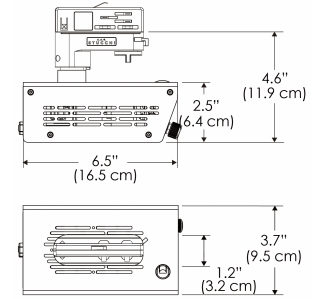

MECHANICAL FIGURES

W500X-TOX/TON

PS US

PSX US

W500X-TOX/TON

PS EU

PSX EU

W500X-CLP

PS US EU

PSX US EU 277

Mounting Bracket Dimensions ALL-CLP

*All -CLP configuration models come with standard DC cables of 6" and AC cables of 10".

W500X-MPT

PSX US

PSX EU