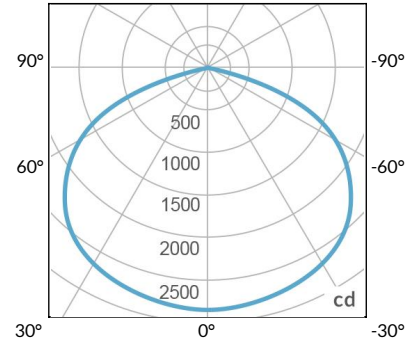

W500X-TEX Legacy Product

PS US EU

PSX US EU

W500X-TG Legacy Product

PHOTOMETRIC DATA

AMZ

		Distance	3' (~0.9 m)	5' (~1.5 m)	10' (~3.0 m)
		@4000K	fc: 285	148	36
		@4000K	lux: 3063	1598	383
		@6500K	fc: 285	149	36
		@6500K	lux: 3063	1600	383
		Beam Diameter	Ø 5.1' (1.5m)	Ø 8.5' (2.6m)	Ø 16.9' (5.2m)

Beam Angle :

TB

		Distance	3' (~0.9 m)	5' (~1.5 m)	10' (~3.0 m)
		@10000K	fc: 176	64	19
		@10000K	lux: 1891	680	203
		@20000K	fc: 111	40	13
		@20000K	lux: 1185	426	136
		Beam Diameter	Ø 5.1' (1.5m)	Ø 8.5' (2.6m)	Ø 16.9' (5.2m)