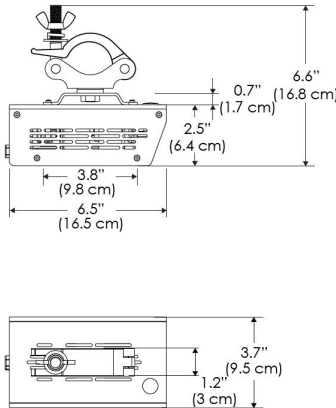

PS US EU

PSX US EU 277

Mounting Bracket Dimensions ALL-CLP

*All -CLP configuration models come with standard DC cables of 6" and AC cables of 10".

W500X-MPT

PSX US

PSX EU

MECHANICAL FIGURES

W500X-TEX Legacy Product

PS US EU

PSX US EU

W500X-TG Legacy Product

PHOTOMETRIC DATA

AMZ

		Distance	3' (~0.9 m)	5' (~1.5 m)	10' (~3.0 m)
		@4000K	fc: 285	148	36
		@4000K	lux: 3063	1598	383
		@6500K	fc: 285	149	36
		@6500K	lux: 3063	1600	383
		Beam Diameter	Ø 5.1' (1.5m)	Ø 8.5' (2.6m)	Ø 16.9' (5.2m)

Beam Angle :

TB

		Distance	3' (~0.9 m)	5' (~1.5 m)	10' (~3.0 m)
		@10000K	fc: 176	64	19
		@10000K	lux: 1891	680	203
		@20000K	fc: 111	40	13
		@20000K	lux: 1185	426	136
		Beam Diameter	Ø 5.1' (1.5m)	Ø 8.5' (2.6m)	Ø 16.9' (5.2m)