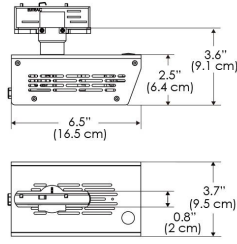

PS US EU

PSX US EU 277

Mounting Bracket Dimensions ALL-CLP

*All -CLP configuration models come with standard DC cables of 6" and AC cables of 10".

W500X-MPT

PSX US

PSX EU

MECHANICAL FIGURES

W500X-TEX Legacy Product

PS US EU

PSX US EU

W500X-TG Legacy Product

PHOTOMETRIC DATA

AMZ

		Distance	3' (~0.9 m)	5' (~1.5 m)	10' (~3.0 m)
		@4000K	fc: 285	148	36
		@4000K	lux: 3063	1598	383
		@6500K	fc: 285	149	36
		@6500K	lux: 3063	1600	383
		Beam Diameter	Ø 5.1' (1.5m)	Ø 8.5' (2.6m)	Ø 16.9' (5.2m)

Beam Angle :

TB

		Distance	3' (~0.9 m)	5' (~1.5 m)	10' (~3.0 m)
		@10000K	fc: 176	64	19
		@10000K	lux: 1891	680	203
		@20000K	fc: 111	40	13
		@20000K	lux: 1185	426	136
		Beam Diameter	Ø 5.1' (1.5m)	Ø 8.5' (2.6m)	Ø 16.9' (5.2m)